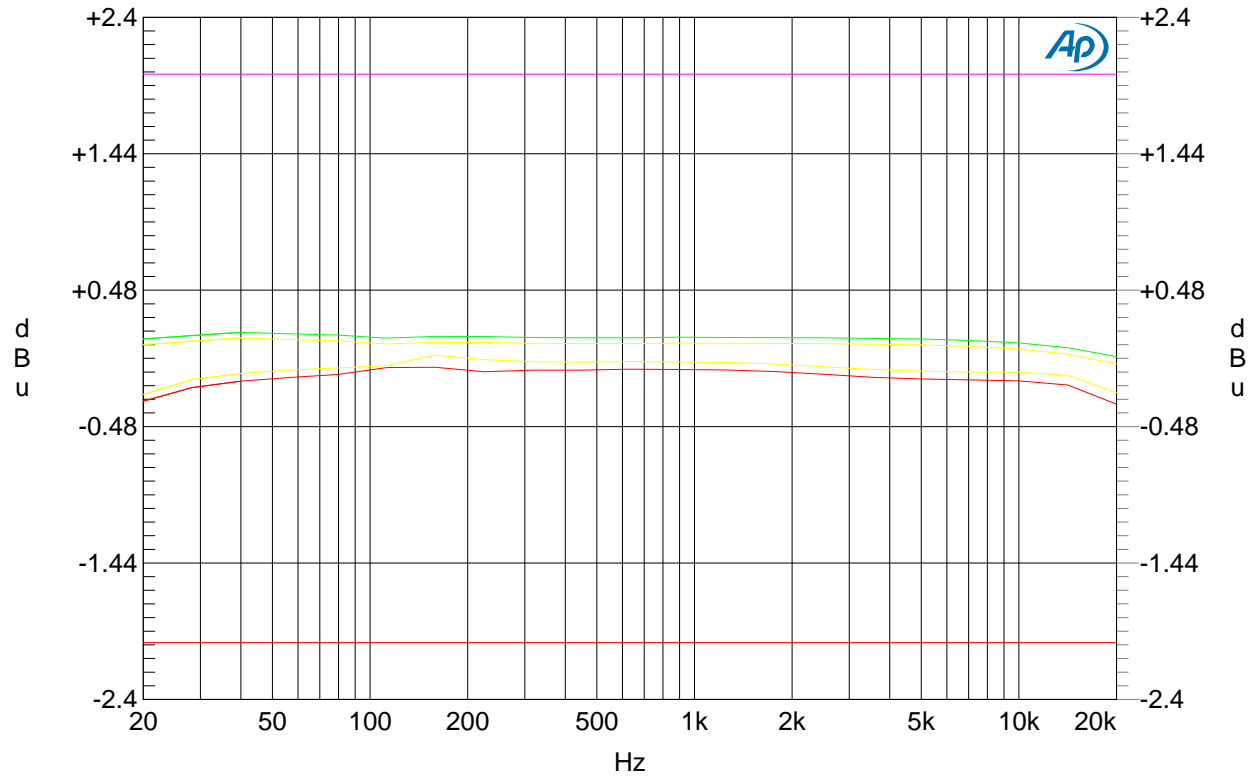

Audio Precision

Sweep	Trace	Color	Line Style	Thick	Data	Axis
1	1	Green	Solid	1	Analyzer.Level A	Left
1	2	Yellow	Solid	1	Analyzer.Level B	Right
2	1	Yellow	Solid	1	Analyzer.Level A	Left
2	2	Red	Solid	1	Analyzer.Level B	Right
Limit		Red	Solid	1	Data 1 lowerlimit	Left
Limit		Magenta	Solid	1	Data 1 upperlimit	Left

Frequency Response from 20k to 20 Hz. SWEEP 1 XILICA XP
SWEEP 2 DBX DRIVERACK 260